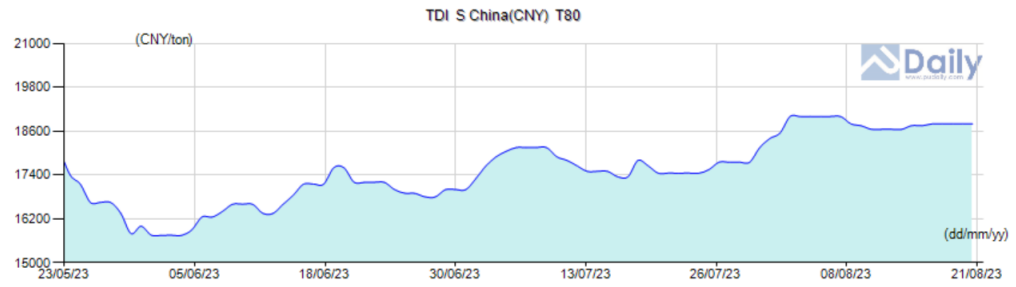

Updated Market Prices MORE>>

Name	Spec	S China(CNY)	N China(CNY)	E China(CNY)	FOB China(USD)	Southeast Asia(USD)	India(USD)
TDI	T80	18,600-19,000	18,600-19,000	18,600-19,000	2,100-2,250	2,150-2,300	2,160-2,500
TDI	BASF & Covestro	18,800-19,000	18,800-19,000	18,800-19,000	-	-	-
TDI	China Brand	18,600-18,800	18,600-18,800	18,600-18,800	-	-	-

Region: Types: Time Span: