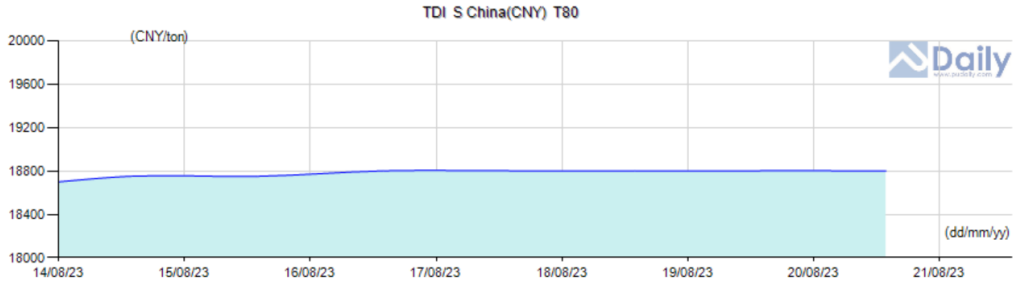

Updated Market Prices MORE>>

Name	Spec	S China(CNY)	N China(CNY)	E China(CNY)	FOB China(USD)	Southeast Asia(USD)	India(USD)
TDI	T80	18,600-19,000	18,600-19,000	18,600-19,000	2,100-2,250	2,150-2,300	2,160-2,500
TDI	BASF & Covestro	18,800-19,000	18,800-19,000	18,800-19,000	-	-	-
TDI	China Brand	18,600-18,800	18,600-18,800	18,600-18,800	-	-	-

Region: Types: Time Span:

Updated Market Prices MORE>>

Name	Spec	S China(CNY)	N China(CNY)	E China(CNY)	FOB China(USD)	Southeast Asia(USD)	India(USD)
TDI	T80	18,600-19,000	18,600-19,000	18,600-19,000	2,100-2,250	2,150-2,300	2,160-2,500
TDI	BASF & Covestro	18,800-19,000	18,800-19,000	18,800-19,000	-	-	-
TDI	China Brand	18,600-18,800	18,600-18,800	18,600-18,800	-	-	-