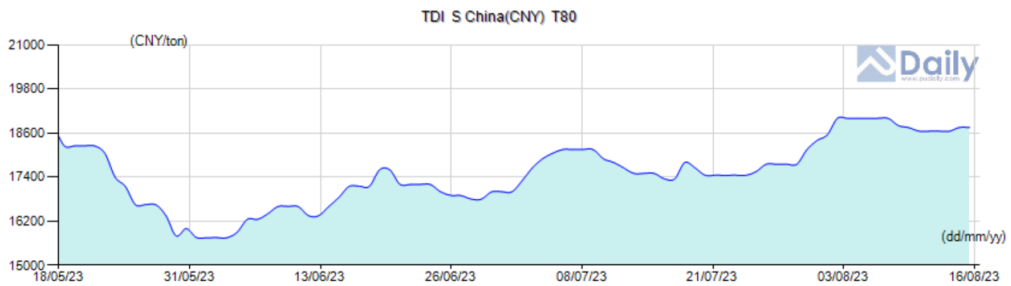

Region: S China(CNY) Types: T80 Time Span: 7days

Updated Market Prices

MORE>>

Name	Spec	S China(CNY)	N China(CNY)	E China(CNY)	FOB China(USD)	Southeast Asia(USD)	India(USD)
TDI	T80	18,500-19,000	18,400-18,800	18,400-18,800	2,100-2,250	2,150-2,250	2,160-2,500
TDI	BASF & Covestro	18,800-19,000	18,600-18,800	18,600-18,800	-	-	-
TDI	China Brand	18,500-18,800	18,400-18,600	18,400-18,600	-	-	-

Region: S China(CNY) Types: T80 Time Span: 90days

Updated Market Prices

MORE>>

Name	Spec	S China(CNY)	N China(CNY)	E China(CNY)	FOB China(USD)	Southeast Asia(USD)	India(USD)
TDI	T80	18,500-19,000	18,400-18,800	18,400-18,800	2,100-2,250	2,150-2,250	2,160-2,500
TDI	BASF & Covestro	18,800-19,000	18,600-18,800	18,600-18,800	-	-	-
TDI	China Brand	18,500-18,800	18,400-18,600	18,400-18,600	-	-	-