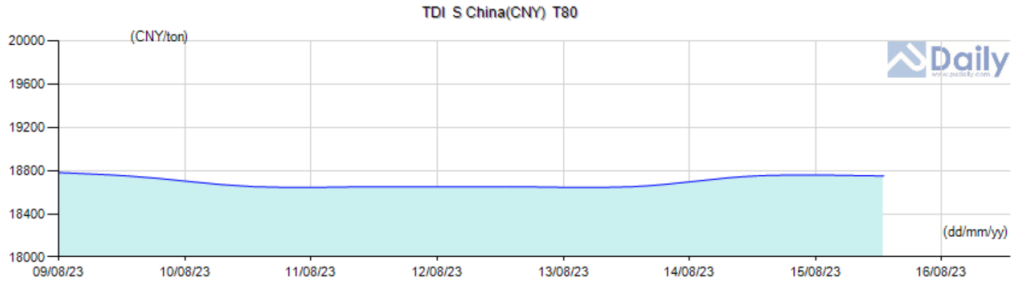

Updated Market Prices

MORE>>

Name	Spec	S China(CNY)	N China(CNY)	E China(CNY)	FOB China(USD)	Southeast Asia(USD)	India(USD)
TDI	T80	18,500-19,000	18,400-18,800	18,400-18,800	2,100-2,250	2,150-2,250	2,160-2,500
TDI	BASF & Covestro	18,800-19,000	18,600-18,800	18,600-18,800	-	-	-
TDI	China Brand	18,500-18,800	18,400-18,600	18,400-18,600	-	-	-

Region: S China(CNY) Types: T80 Time Span: 7days

Updated Market Prices

MORE>>

Name	Spec	S China(CNY)	N China(CNY)	E China(CNY)	FOB China(USD)	Southeast Asia(USD)	India(USD)
TDI	T80	18,500-19,000	18,400-18,800	18,400-18,800	2,100-2,250	2,150-2,250	2,160-2,500
TDI	BASF & Covestro	18,800-19,000	18,600-18,800	18,600-18,800	-	-	-
TDI	China Brand	18,500-18,800	18,400-18,600	18,400-18,600	-	-	-

Region: S China(CNY) Types: T80 Time Span: 90days

Updated Market Prices

MORE>>

Name	Spec	S China(CNY)	N China(CNY)	E China(CNY)	FOB China(USD)	Southeast Asia(USD)	India(USD)
TDI	T80	18,500-19,000	18,400-18,800	18,400-18,800	2,100-2,250	2,150-2,250	2,160-2,500
TDI	BASF & Covestro	18,800-19,000	18,600-18,800	18,600-18,800	-	-	-
TDI	China Brand	18,500-18,800	18,400-18,600	18,400-18,600	-	-	-