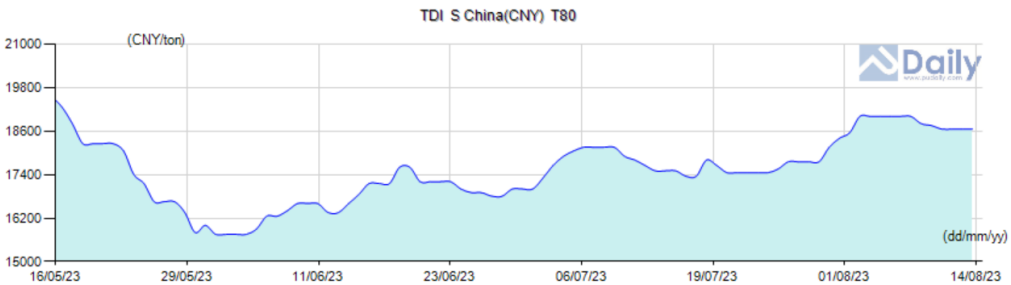

Updated Market Prices MORE>>

Name	Spec	S China(CNY)	N China(CNY)	E China(CNY)	FOB China(USD)	Southeast Asia(USD)	India(USD)
TDI	T80	18,300-19,000	18,200-18,600	18,200-18,600	2,100-2,250	2,050-2,200	2,100-2,400
TDI	BASF & Covestro	18,800-19,000	18,400-18,600	18,400-18,600	-	-	-
TDI	China Brand	18,300-18,500	18,200-18,300	18,200-18,300	-	-	-

Region: Types: Time Span:

Updated Market Prices MORE>>

Name	Spec	S China(CNY)	N China(CNY)	E China(CNY)	FOB China(USD)	Southeast Asia(USD)	India(USD)
TDI	T80	18,300-19,000	18,200-18,600	18,200-18,600	2,100-2,250	2,050-2,200	2,100-2,400
TDI	BASF & Covestro	18,800-19,000	18,400-18,600	18,400-18,600	-	-	-
TDI	China Brand	18,300-18,500	18,200-18,300	18,200-18,300	-	-	-