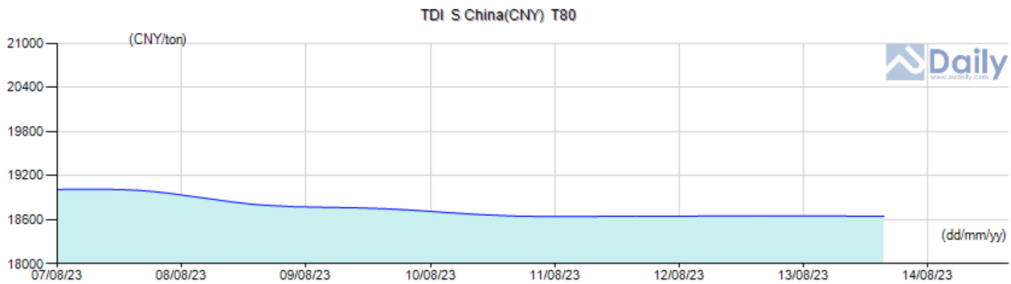

Updated Market Prices MORE>>

Name	Spec	S China(CNY)	N China(CNY)	E China(CNY)	FOB China(USD)	Southeast Asia(USD)	India(USD)
TDI	T80	18,300-19,000	18,200-18,600	18,200-18,600	2,100-2,250	2,050-2,200	2,100-2,400
TDI	BASF & Covestro	18,800-19,000	18,400-18,600	18,400-18,600	-	-	-
TDI	China Brand	18,300-18,500	18,200-18,300	18,200-18,300	-	-	-

Region: Types: Time Span:

Updated Market Prices MORE>>

Name	Spec	S China(CNY)	N China(CNY)	E China(CNY)	FOB China(USD)	Southeast Asia(USD)	India(USD)
TDI	T80	18,300-19,000	18,200-18,600	18,200-18,600	2,100-2,250	2,050-2,200	2,100-2,400
TDI	BASF & Covestro	18,800-19,000	18,400-18,600	18,400-18,600	-	-	-
TDI	China Brand	18,300-18,500	18,200-18,300	18,200-18,300	-	-	-