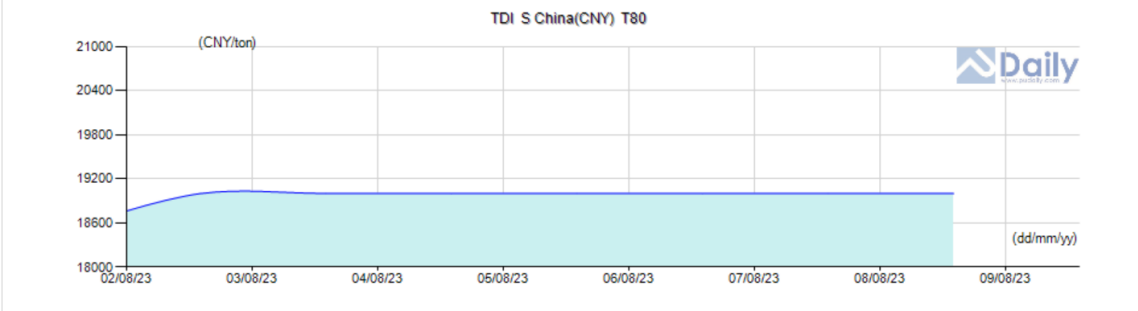

Updated Market Prices MORE>>

Name	Spec	S China(CNY)	N China(CNY)	E China(CNY)	FOB China(USD)	Southeast Asia(USD)	India(USD)
TDI	T80	18,800-19,200	18,600-19,000	18,600-19,000	2,100-2,250	2,100-2,250	2,100-2,400
TDI	BASF & Covestro	19,200-19,400	19,000-19,200	19,000-19,200	-	-	-
TDI	China Brand	18,800-19,000	18,600-18,800	18,600-18,800	-	-	-

Region: Types: Time Span:

Updated Market Prices MORE>>

Name	Spec	S China(CNY)	N China(CNY)	E China(CNY)	FOB China(USD)	Southeast Asia(USD)	India(USD)
TDI	T80	18,800-19,200	18,600-19,000	18,600-19,000	2,100-2,250	2,100-2,250	2,100-2,400
TDI	BASF & Covestro	19,200-19,400	19,000-19,200	19,000-19,200	-	-	-
TDI	China Brand	18,800-19,000	18,600-18,800	18,600-18,800	-	-	-