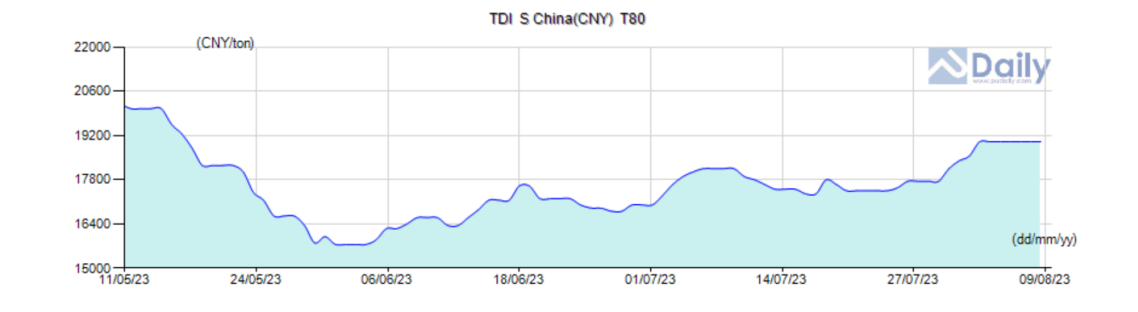

Updated Market Prices MORE>>

Name	Spec	S China(CNY)	N China(CNY)	E China(CNY)	FOB China(USD)	Southeast Asia(USD)	India(USD)
TDI	T80	18,800-19,200	18,600-19,000	18,600-19,000	2,100-2,250	2,100-2,250	2,100-2,400
TDI	BASF & Covestro	19,200-19,400	19,000-19,200	19,000-19,200	-	-	-
TDI	China Brand	18,800-19,000	18,600-18,800	18,600-18,800	-	-	-

Region: Types: Time Span: