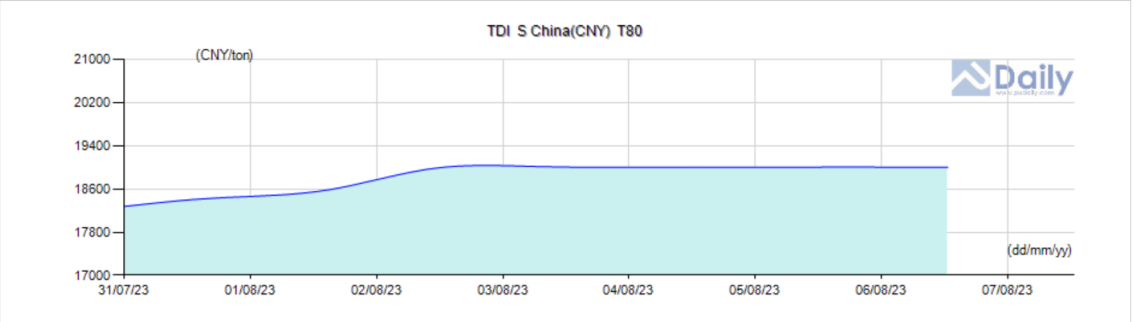

Updated Market Prices MORE>>

Name	Spec	S China(CNY)	N China(CNY)	E China(CNY)	FOB China(USD)	Southeast Asia(USD)	India(USD)
TDI	T80	18,800-19,200	18,600-19,000	18,600-19,000	2,100-2,250	2,100-2,250	2,100-2,400
TDI	BASF & Covestro	19,200-19,400	19,000-19,200	19,000-19,200	-	-	-
TDI	China Brand	18,800-19,000	18,600-18,800	18,600-18,800	-	-	-

Region: Types: Time Span:

Updated Market Prices MORE>>

Name	Spec	S China(CNY)	N China(CNY)	E China(CNY)	FOB China(USD)	Southeast Asia(USD)	India(USD)
TDI	T80	18,800-19,200	18,600-19,000	18,600-19,000	2,100-2,250	2,100-2,250	2,100-2,400
TDI	BASF & Covestro	19,200-19,400	19,000-19,200	19,000-19,200	-	-	-
TDI	China Brand	18,800-19,000	18,600-18,800	18,600-18,800	-	-	-