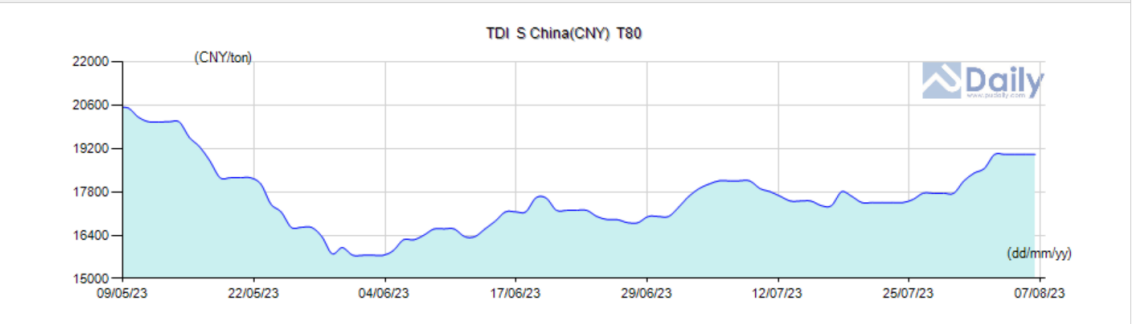

Updated Market Prices MORE>>

Name	Spec	S China(CNY)	N China(CNY)	E China(CNY)	FOB China(USD)	Southeast Asia(USD)	India(USD)
TDI	T80	18,800-19,200	18,600-19,000	18,600-19,000	2,100-2,250	2,100-2,250	2,100-2,400
TDI	BASF & Covestro	19,200-19,400	19,000-19,200	19,000-19,200	-	-	-
TDI	China Brand	18,800-19,000	18,600-18,800	18,600-18,800	-	-	-

Region: Types: Time Span: