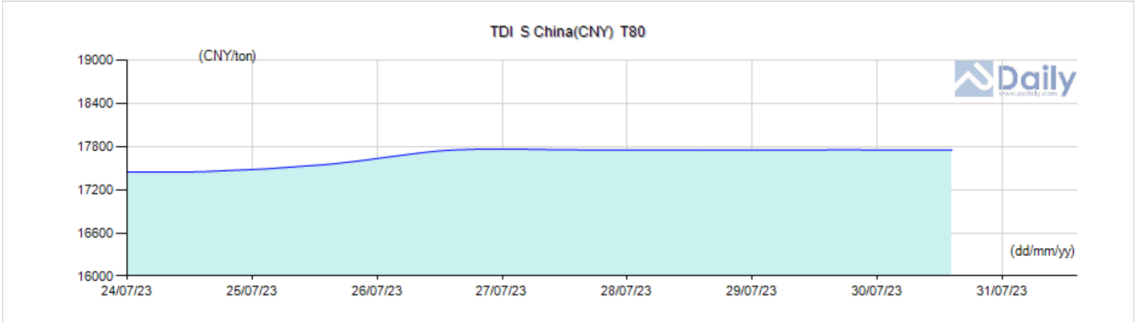

Updated Market Prices MORE>>

Name	Spec	S China(CNY)	N China(CNY)	E China(CNY)	FOB China(USD)	Southeast Asia(USD)	India(USD)
TDI	T80	17,500-18,000	17,500-18,000	17,500-18,000	2,000-2,200	2,000-2,150	2,100-2,400
TDI	BASF & Covestro	17,800-18,000	17,800-18,000	17,800-18,000	-	-	-
TDI	China Brand	17,500-17,700	17,500-17,700	17,500-17,700	-	-	-

Region: S China(CNY) Types: T80 Time Span: 7days

Updated Market Prices MORE>>

Name	Spec	S China(CNY)	N China(CNY)	E China(CNY)	FOB China(USD)	Southeast Asia(USD)	India(USD)
TDI	T80	17,500-18,000	17,500-18,000	17,500-18,000	2,000-2,200	2,000-2,150	2,100-2,400
TDI	BASF & Covestro	17,800-18,000	17,800-18,000	17,800-18,000	-	-	-
TDI	China Brand	17,500-17,700	17,500-17,700	17,500-17,700	-	-	-

Region: S China(CNY) Types: T80 Time Span: 90days

Updated Market Prices MORE>>

Name	Spec	S China(CNY)	N China(CNY)	E China(CNY)	FOB China(USD)	Southeast Asia(USD)	India(USD)
TDI	T80	17,500-18,000	17,500-18,000	17,500-18,000	2,000-2,200	2,000-2,150	2,100-2,400
TDI	BASF & Covestro	17,800-18,000	17,800-18,000	17,800-18,000	-	-	-
TDI	China Brand	17,500-17,700	17,500-17,700	17,500-17,700	-	-	-