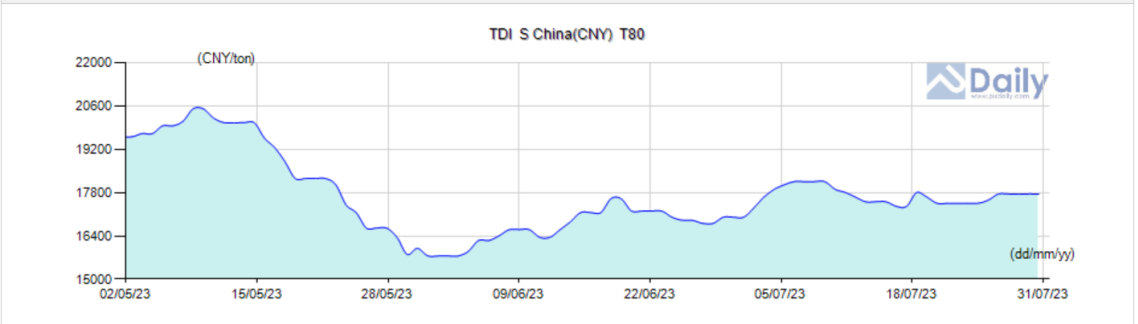

Updated Market Prices MORE>>

Name	Spec	S China(CNY)	N China(CNY)	E China(CNY)	FOB China(USD)	Southeast Asia(USD)	India(USD)
TDI	T80	17,500-18,000	17,500-18,000	17,500-18,000	2,000-2,200	2,000-2,150	2,100-2,400
TDI	BASF & Covestro	17,800-18,000	17,800-18,000	17,800-18,000	-	-	-
TDI	China Brand	17,500-17,700	17,500-17,700	17,500-17,700	-	-	-

Region: S China(CNY) Types: T80 Time Span: 7days

Updated Market Prices MORE>>

Name	Spec	S China(CNY)	N China(CNY)	E China(CNY)	FOB China(USD)	Southeast Asia(USD)	India(USD)
TDI	T80	17,500-18,000	17,500-18,000	17,500-18,000	2,000-2,200	2,000-2,150	2,100-2,400
TDI	BASF & Covestro	17,800-18,000	17,800-18,000	17,800-18,000	-	-	-
TDI	China Brand	17,500-17,700	17,500-17,700	17,500-17,700	-	-	-

Region: S China(CNY) Types: T80 Time Span: 90days

Updated Market Prices MORE>>

Name	Spec	S China(CNY)	N China(CNY)	E China(CNY)	FOB China(USD)	Southeast Asia(USD)	India(USD)
TDI	T80	17,500-18,000	17,500-18,000	17,500-18,000	2,000-2,200	2,000-2,150	2,100-2,400
TDI	BASF & Covestro	17,800-18,000	17,800-18,000	17,800-18,000	-	-	-
TDI	China Brand	17,500-17,700	17,500-17,700	17,500-17,700	-	-	-