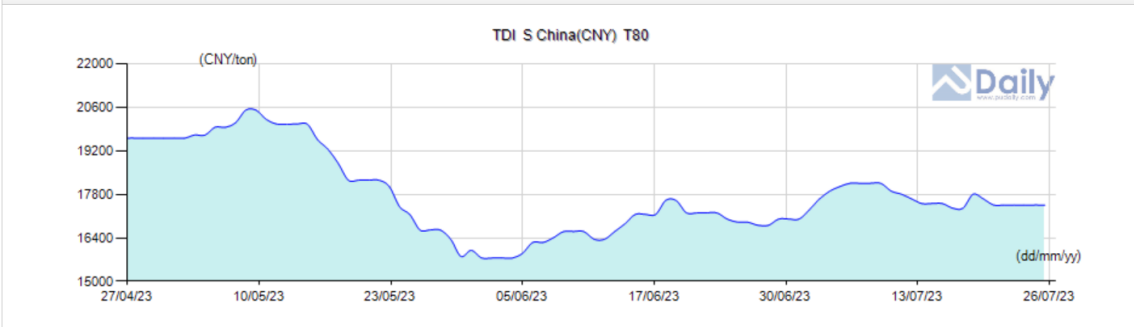

**Updated Market Prices** MORE>>

Name	Spec	S China(CNY)	N China(CNY)	E China(CNY)	FOB China(USD)	Southeast Asia(USD)	India(USD)
TDI	T80	17,100-17,800	17,100-17,800	17,100-17,800	2,100-2,150	2,050-2,150	2,300-2,500
TDI	BASF & Covestro	17,600-17,800	17,600-17,800	17,600-17,800	-	-	-
TDI	China Brand	17,100-17,300	17,100-17,300	17,100-17,300	-	-	-

Region:  Types:  Time Span:

**Updated Market Prices** MORE>>

Name	Spec	S China(CNY)	N China(CNY)	E China(CNY)	FOB China(USD)	Southeast Asia(USD)	India(USD)
TDI	T80	17,100-17,800	17,100-17,800	17,100-17,800	2,100-2,150	2,050-2,150	2,300-2,500
TDI	BASF & Covestro	17,600-17,800	17,600-17,800	17,600-17,800	-	-	-
TDI	China Brand	17,100-17,300	17,100-17,300	17,100-17,300	-	-	-