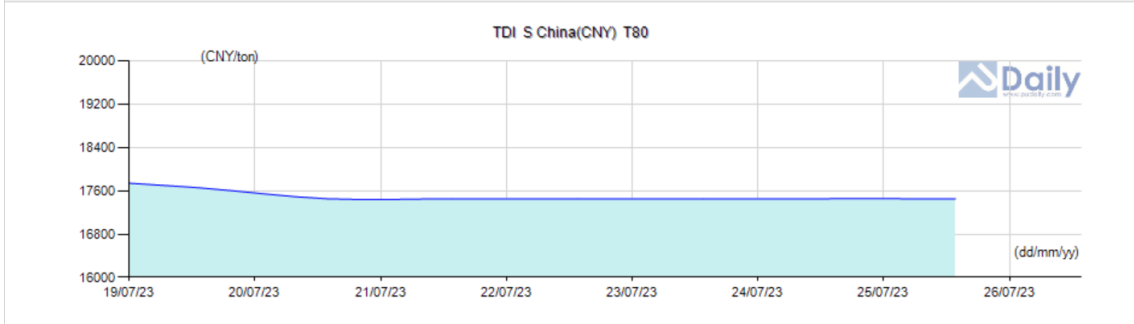

**Updated Market Prices** MORE>>

Name	Spec	S China(CNY)	N China(CNY)	E China(CNY)	FOB China(USD)	Southeast Asia(USD)	India(USD)
TDI	T80	17,100-17,800	17,100-17,800	17,100-17,800	2,100-2,150	2,050-2,150	2,300-2,500
TDI	BASF & Covestro	17,600-17,800	17,600-17,800	17,600-17,800	-	-	-
TDI	China Brand	17,100-17,300	17,100-17,300	17,100-17,300	-	-	-

Region:  Types:  Time Span:

**Updated Market Prices** MORE>>

Name	Spec	S China(CNY)	N China(CNY)	E China(CNY)	FOB China(USD)	Southeast Asia(USD)	India(USD)
TDI	T80	17,100-17,800	17,100-17,800	17,100-17,800	2,100-2,150	2,050-2,150	2,300-2,500
TDI	BASF & Covestro	17,600-17,800	17,600-17,800	17,600-17,800	-	-	-
TDI	China Brand	17,100-17,300	17,100-17,300	17,100-17,300	-	-	-