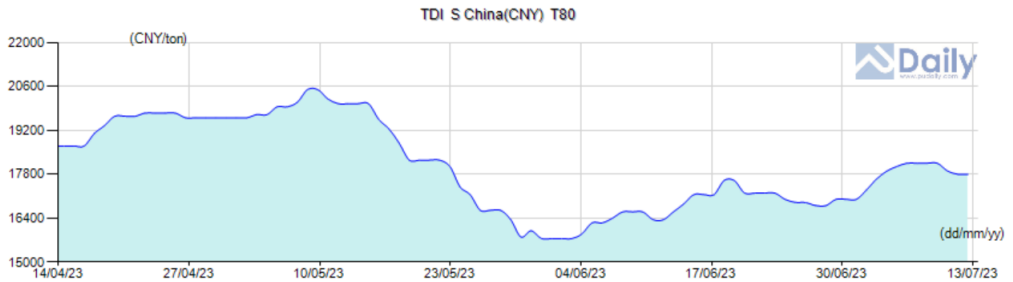

Updated Market Prices MORE>>

Name	Spec	S China(CNY)	N China(CNY)	E China(CNY)	FOB China(USD)	Southeast Asia(USD)	India(USD)
TDI	T80	17,300-18,300	17,300-18,300	17,300-18,300	2,100-2,150	2,050-2,150	2,300-2,500
TDI	BASF & Covestro	18,000-18,300	18,000-18,300	18,000-18,300	-	-	-
TDI	China Brand	17,300-17,500	17,300-17,500	17,300-17,500	-	-	-

Region: Types: Time Span: