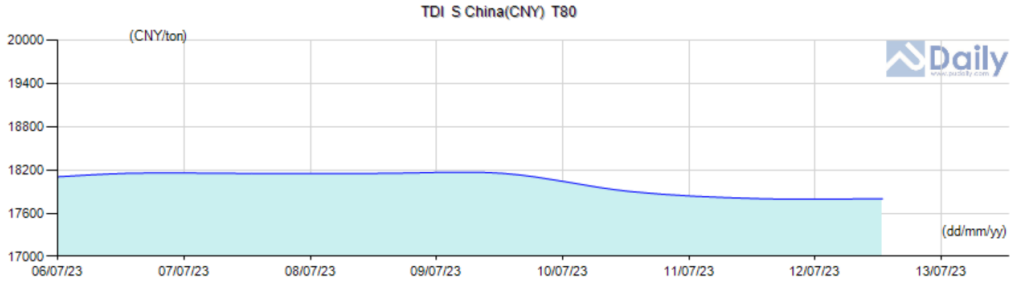

Updated Market Prices MORE>>

Name	Spec	S China(CNY)	N China(CNY)	E China(CNY)	FOB China(USD)	Southeast Asia(USD)	India(USD)
TDI	T80	17,300-18,300	17,300-18,300	17,300-18,300	2,100-2,150	2,050-2,150	2,300-2,500
TDI	BASF & Covestro	18,000-18,300	18,000-18,300	18,000-18,300	-	-	-
TDI	China Brand	17,300-17,500	17,300-17,500	17,300-17,500	-	-	-

Region: Types: Time Span:

Updated Market Prices MORE>>

Name	Spec	S China(CNY)	N China(CNY)	E China(CNY)	FOB China(USD)	Southeast Asia(USD)	India(USD)
TDI	T80	17,300-18,300	17,300-18,300	17,300-18,300	2,100-2,150	2,050-2,150	2,300-2,500
TDI	BASF & Covestro	18,000-18,300	18,000-18,300	18,000-18,300	-	-	-
TDI	China Brand	17,300-17,500	17,300-17,500	17,300-17,500	-	-	-