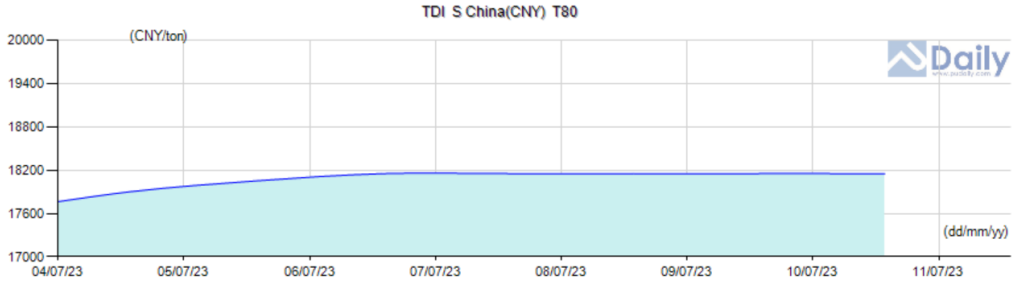

Updated Market Prices MORE>>

Name	Spec	S China(CNY)	N China(CNY)	E China(CNY)	FOB China(USD)	Southeast Asia(USD)	India(USD)
TDI	T80	17,800-18,500	17,800-18,500	17,800-18,500	2,100-2,150	2,050-2,150	2,300-2,500
TDI	BASF & Covestro	18,200-18,500	18,200-18,500	18,200-18,500	-	-	-
TDI	China Brand	18,000-18,200	18,000-18,200	18,000-18,200	-	-	-

Region: Types: Time Span:

Updated Market Prices MORE>>

Name	Spec	S China(CNY)	N China(CNY)	E China(CNY)	FOB China(USD)	Southeast Asia(USD)	India(USD)
TDI	T80	17,800-18,500	17,800-18,500	17,800-18,500	2,100-2,150	2,050-2,150	2,300-2,500
TDI	BASF & Covestro	18,200-18,500	18,200-18,500	18,200-18,500	-	-	-
TDI	China Brand	18,000-18,200	18,000-18,200	18,000-18,200	-	-	-