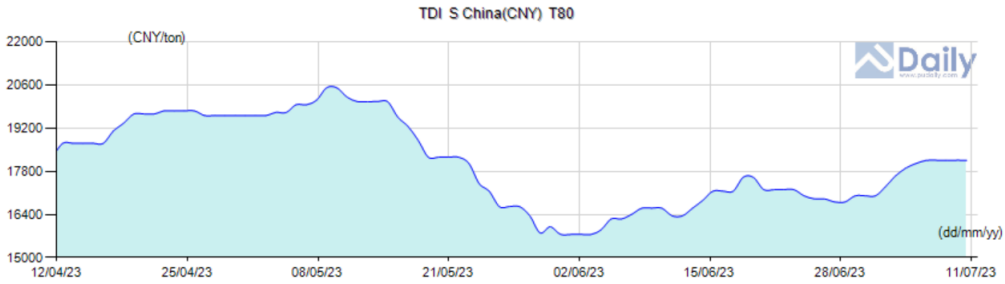

Updated Market Prices MORE>>

Name	Spec	S China(CNY)	N China(CNY)	E China(CNY)	FOB China(USD)	Southeast Asia(USD)	India(USD)
TDI	T80	17,800-18,500	17,800-18,500	17,800-18,500	2,100-2,150	2,050-2,150	2,300-2,500
TDI	BASF & Covestro	18,200-18,500	18,200-18,500	18,200-18,500	-	-	-
TDI	China Brand	18,000-18,200	18,000-18,200	18,000-18,200	-	-	-

Region: Types: Time Span: