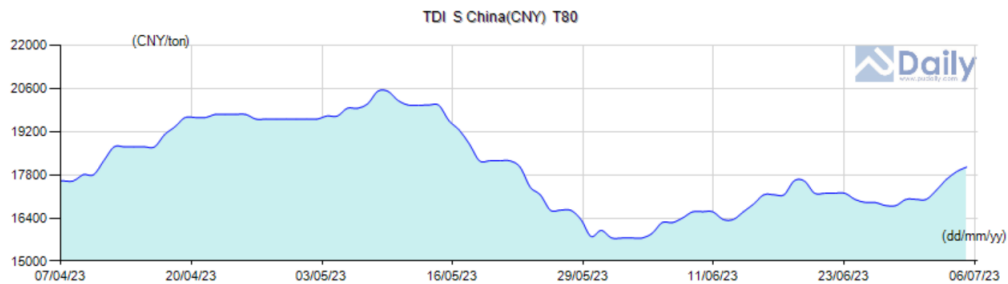

Region: S China(CNY) Types: T80 Time Span: 7days

Updated Market Prices

MORE>>

Name	Spec	S China(CNY)	N China(CNY)	E China(CNY)	FOB China(USD)	Southeast Asia(USD)	India(USD)
TDI	T80	17,600-18,500	17,600-18,500	17,600-18,500	2,100-2,150	2,050-2,150	2,300-2,500
TDI	BASF & Covestro	18,000-18,200	18,000-18,200	18,000-18,500	-	-	-
TDI	China Brand	17,600-18,000	17,600-18,000	17,600-18,000	-	-	-

Region: S China(CNY) Types: T80 Time Span: 90days

Updated Market Prices

MORE>>

Name	Spec	S China(CNY)	N China(CNY)	E China(CNY)	FOB China(USD)	Southeast Asia(USD)	India(USD)
TDI	T80	17,600-18,500	17,600-18,500	17,600-18,500	2,100-2,150	2,050-2,150	2,300-2,500
TDI	BASF & Covestro	18,000-18,200	18,000-18,200	18,000-18,500	-	-	-
TDI	China Brand	17,600-18,000	17,600-18,000	17,600-18,000	-	-	-