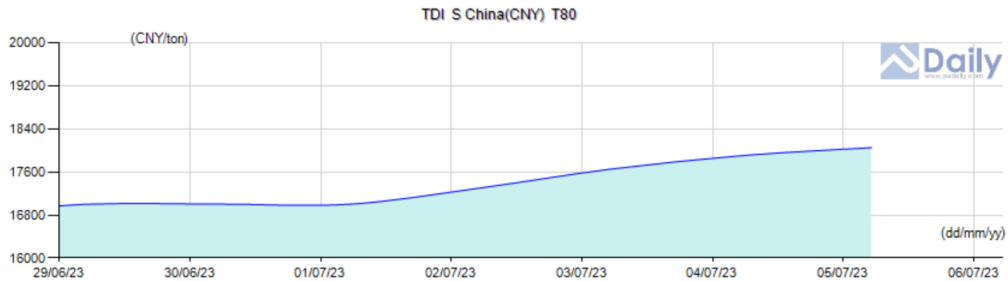

Updated Market Prices

MORE>>

Name	Spec	S China(CNY)	N China(CNY)	E China(CNY)	FOB China(USD)	Southeast Asia(USD)	India(USD)
TDI	T80	17,600-18,500	17,600-18,500	17,600-18,500	2,100-2,150	2,050-2,150	2,300-2,500
TDI	BASF & Covestro	18,000-18,200	18,000-18,200	18,000-18,500	-	-	-
TDI	China Brand	17,600-18,000	17,600-18,000	17,600-18,000	-	-	-

Region: S China(CNY) Types: T80 Time Span: 7days

Updated Market Prices

MORE>>

Name	Spec	S China(CNY)	N China(CNY)	E China(CNY)	FOB China(USD)	Southeast Asia(USD)	India(USD)
TDI	T80	17,600-18,500	17,600-18,500	17,600-18,500	2,100-2,150	2,050-2,150	2,300-2,500
TDI	BASF & Covestro	18,000-18,200	18,000-18,200	18,000-18,500	-	-	-
TDI	China Brand	17,600-18,000	17,600-18,000	17,600-18,000	-	-	-