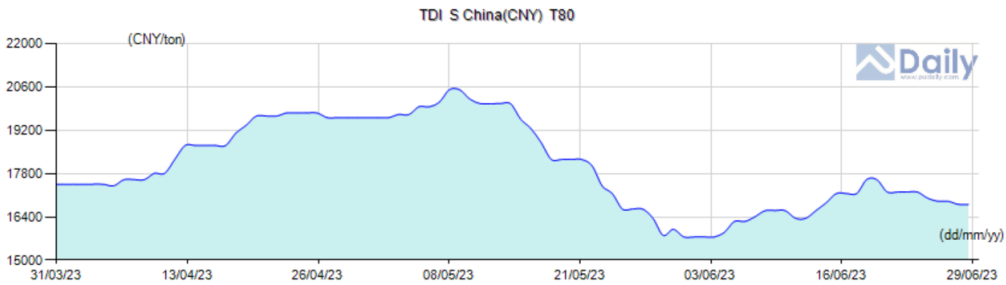

Updated Market Prices MORE>>

Name	Spec	S China(CNY)	N China(CNY)	E China(CNY)	FOB China(USD)	Southeast Asia(USD)	India(USD)
TDI	T80	16,300-17,300	16,300-17,300	16,300-17,300	2,100-2,150	2,100-2,250	2,300-2,500
TDI	BASF & Covestro	17,000-17,300	17,000-17,300	17,000-17,300	-	-	-
TDI	China Brand	16,300-16,500	16,300-16,500	16,300-16,500	-	-	-

Region: S China(CNY) Types: T80 Time Span: 90days