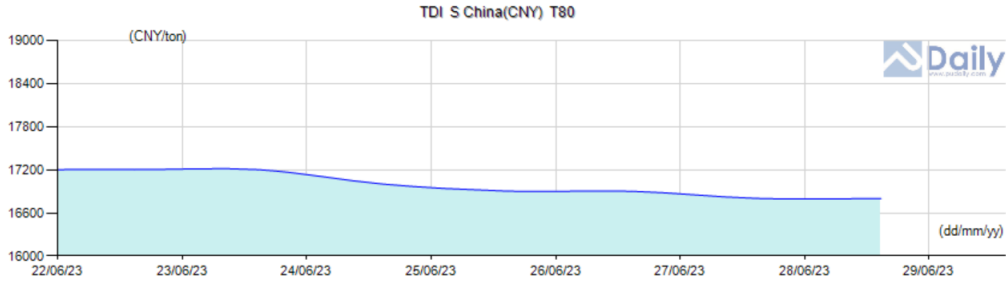

Updated Market Prices MORE>>

Name	Spec	S China(CNY)	N China(CNY)	E China(CNY)	FOB China(USD)	Southeast Asia(USD)	India(USD)
TDI	T80	16,300-17,300	16,300-17,300	16,300-17,300	2,100-2,150	2,100-2,250	2,300-2,500
TDI	BASF & Covestro	17,000-17,300	17,000-17,300	17,000-17,300	-	-	-
TDI	China Brand	16,300-16,500	16,300-16,500	16,300-16,500	-	-	-

Region: S China(CNY) Types: T80 Time Span: 7days

Updated Market Prices MORE>>

Name	Spec	S China(CNY)	N China(CNY)	E China(CNY)	FOB China(USD)	Southeast Asia(USD)	India(USD)
TDI	T80	16,300-17,300	16,300-17,300	16,300-17,300	2,100-2,150	2,100-2,250	2,300-2,500
TDI	BASF & Covestro	17,000-17,300	17,000-17,300	17,000-17,300	-	-	-
TDI	China Brand	16,300-16,500	16,300-16,500	16,300-16,500	-	-	-