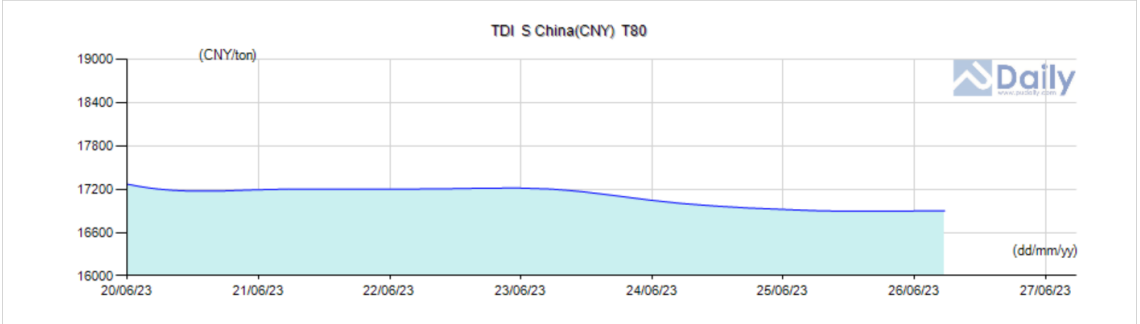

Updated Market Prices MORE>>

Name	Spec	S China(CNY)	N China(CNY)	E China(CNY)	FOB China(USD)	Southeast Asia(USD)	India(USD)
TDI	T80	16,500-17,300	16,500-17,300	16,500-17,300	2,100-2,150	2,100-2,250	2,300-2,500
TDI	BASF & Covestro	17,000-17,300	17,000-17,300	17,000-17,300	-	-	-
TDI	China Brand	16,500-16,800	16,500-16,800	16,500-16,800	-	-	-

Region: Types: Time Span:

Updated Market Prices MORE>>

Name	Spec	S China(CNY)	N China(CNY)	E China(CNY)	FOB China(USD)	Southeast Asia(USD)	India(USD)
TDI	T80	16,500-17,300	16,500-17,300	16,500-17,300	2,100-2,150	2,100-2,250	2,300-2,500
TDI	BASF & Covestro	17,000-17,300	17,000-17,300	17,000-17,300	-	-	-
TDI	China Brand	16,500-16,800	16,500-16,800	16,500-16,800	-	-	-