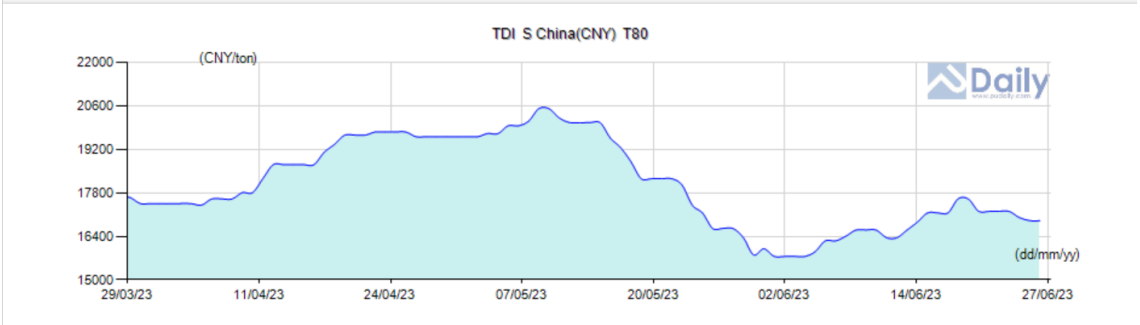

Updated Market Prices MORE>>

Name	Spec	S China(CNY)	N China(CNY)	E China(CNY)	FOB China(USD)	Southeast Asia(USD)	India(USD)
TDI	T80	16,500-17,300	16,500-17,300	16,500-17,300	2,100-2,150	2,100-2,250	2,300-2,500
TDI	BASF & Covestro	17,000-17,300	17,000-17,300	17,000-17,300	-	-	-
TDI	China Brand	16,500-16,800	16,500-16,800	16,500-16,800	-	-	-

Region: Types: Time Span: