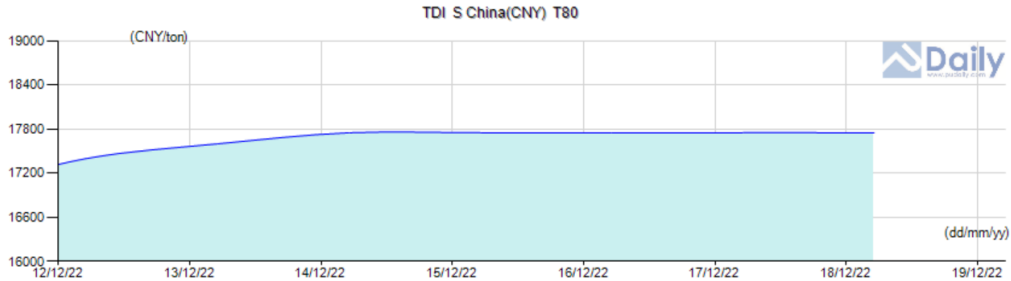

Updated Market Prices MORE>>

Name	Spec	S China(CNY)	N China(CNY)	E China(CNY)	FOB China(USD)	Southeast Asia(USD)	India(USD)
TDI	T80	17,200-18,000	17,200-18,000	17,200-18,000	2,100-2,150	2,100-2,250	2,300-2,500
TDI	BASF & Covestro	17,600-18,000	17,600-18,000	17,600-18,000	-	-	-
TDI	China Brand	17,200-17,500	17,200-17,500	17,200-17,500	-	-	-

Region: S China(CNY) Types: T80 Time Span: 7days

Updated Market Prices MORE>>

Name	Spec	S China(CNY)	N China(CNY)	E China(CNY)	FOB China(USD)	Southeast Asia(USD)	India(USD)
TDI	T80	17,200-18,000	17,200-18,000	17,200-18,000	2,100-2,150	2,100-2,250	2,300-2,500
TDI	BASF & Covestro	17,600-18,000	17,600-18,000	17,600-18,000	-	-	-
TDI	China Brand	17,200-17,500	17,200-17,500	17,200-17,500	-	-	-

Region: S China(CNY) Types: T80 Time Span: 90days

Updated Market Prices MORE>>

Name	Spec	S China(CNY)	N China(CNY)	E China(CNY)	FOB China(USD)	Southeast Asia(USD)	India(USD)
TDI	T80	17,200-18,000	17,200-18,000	17,200-18,000	2,100-2,150	2,100-2,250	2,300-2,500
TDI	BASF & Covestro	17,600-18,000	17,600-18,000	17,600-18,000	-	-	-
TDI	China Brand	17,200-17,500	17,200-17,500	17,200-17,500	-	-	-