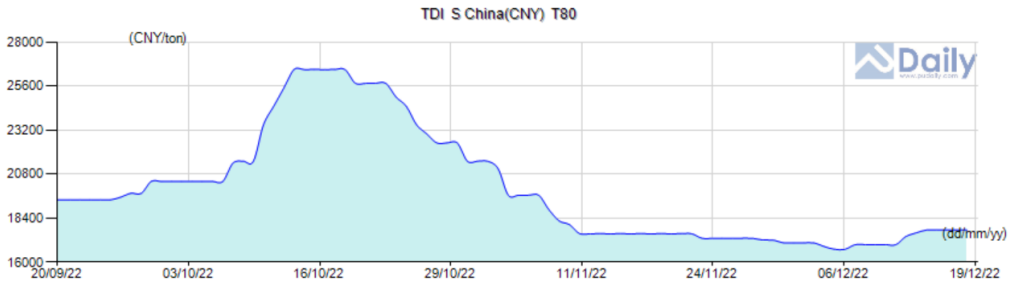

Updated Market Prices MORE>>

Name	Spec	S China(CNY)	N China(CNY)	E China(CNY)	FOB China(USD)	Southeast Asia(USD)	India(USD)
TDI	T80	17,200-18,000	17,200-18,000	17,200-18,000	2,100-2,150	2,100-2,250	2,300-2,500
TDI	BASF & Covestro	17,600-18,000	17,600-18,000	17,600-18,000	-	-	-
TDI	China Brand	17,200-17,500	17,200-17,500	17,200-17,500	-	-	-

Region: S China(CNY) Types: T80 Time Span: 90days