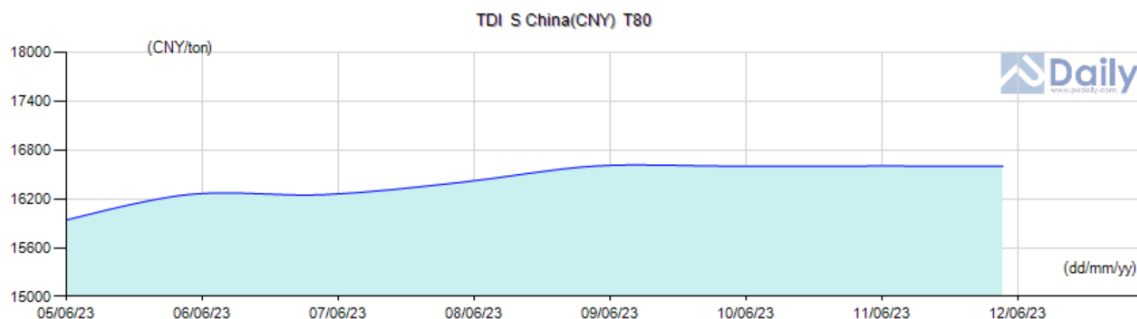

Updated Market Prices

MORE>>

Name	Spec	S China(CNY)	N China(CNY)	E China(CNY)	FOB China(USD)	Southeast Asia(USD)	India(USD)
TDI	T80	16,200-17,000	16,200-17,000	16,000-17,000	2,100-2,150	2,100-2,250	2,300-2,600
TDI	BASF & Covestro	16,800-17,000	16,800-17,000	16,800-17,000	-	-	-
TDI	China Brand	16,200-16,300	16,200-16,300	16,200-16,300	-	-	-

Region: S China(CNY) Types: T80 Time Span: 7days

Updated Market Prices

MORE>>

Name	Spec	S China(CNY)	N China(CNY)	E China(CNY)	FOB China(USD)	Southeast Asia(USD)	India(USD)
TDI	T80	16,200-17,000	16,200-17,000	16,000-17,000	2,100-2,150	2,100-2,250	2,300-2,600
TDI	BASF & Covestro	16,800-17,000	16,800-17,000	16,800-17,000	-	-	-
TDI	China Brand	16,200-16,300	16,200-16,300	16,200-16,300	-	-	-

Region: S China(CNY) Types: T80 Time Span: 90days

Updated Market Prices

MORE>>

Name	Spec	S China(CNY)	N China(CNY)	E China(CNY)	FOB China(USD)	Southeast Asia(USD)	India(USD)
TDI	T80	16,200-17,000	16,200-17,000	16,000-17,000	2,100-2,150	2,100-2,250	2,300-2,600
TDI	BASF & Covestro	16,800-17,000	16,800-17,000	16,800-17,000	-	-	-
TDI	China Brand	16,200-16,300	16,200-16,300	16,200-16,300	-	-	-