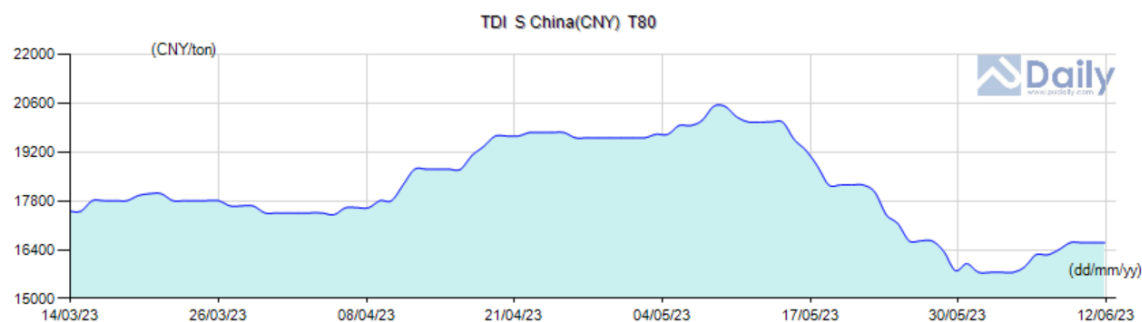

Updated Market Prices

MORE>>

Name	Spec	S China(CNY)	N China(CNY)	E China(CNY)	FOB China(USD)	Southeast Asia(USD)	India(USD)
TDI	T80	16,200-17,000	16,200-17,000	16,000-17,000	2,100-2,150	2,100-2,250	2,300-2,600
TDI	BASF & Covestro	16,800-17,000	16,800-17,000	16,800-17,000	-	-	-
TDI	China Brand	16,200-16,300	16,200-16,300	16,200-16,300	-	-	-

Region: S China(CNY) Types: T80 Time Span: 7days

Updated Market Prices

MORE>>

Name	Spec	S China(CNY)	N China(CNY)	E China(CNY)	FOB China(USD)	Southeast Asia(USD)	India(USD)
TDI	T80	16,200-17,000	16,200-17,000	16,000-17,000	2,100-2,150	2,100-2,250	2,300-2,600
TDI	BASF & Covestro	16,800-17,000	16,800-17,000	16,800-17,000	-	-	-
TDI	China Brand	16,200-16,300	16,200-16,300	16,200-16,300	-	-	-

Region: S China(CNY) Types: T80 Time Span: 90days

Updated Market Prices

MORE>>

Name	Spec	S China(CNY)	N China(CNY)	E China(CNY)	FOB China(USD)	Southeast Asia(USD)	India(USD)
TDI	T80	16,200-17,000	16,200-17,000	16,000-17,000	2,100-2,150	2,100-2,250	2,300-2,600
TDI	BASF & Covestro	16,800-17,000	16,800-17,000	16,800-17,000	-	-	-
TDI	China Brand	16,200-16,300	16,200-16,300	16,200-16,300	-	-	-