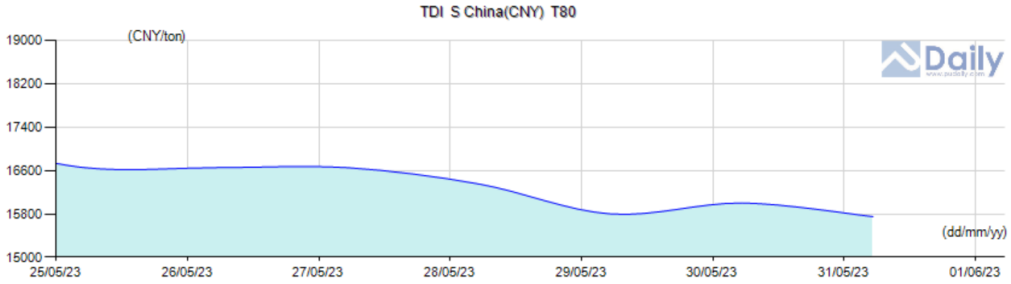

Updated Market Prices MORE>>

Name	Spec	S China(CNY)	N China(CNY)	E China(CNY)	FOB China(USD)	Southeast Asia(USD)	India(USD)
TDI	T80	15,200-16,300	15,200-16,300	15,200-16,300	2,300-2,400	2,350-2,450	2,550-2,600
TDI	BASF & Covestro	16,000-16,300	16,000-16,300	16,000-16,300	-	-	-
TDI	China Brand	15,200-15,500	15,200-15,500	15,200-15,500	-	-	-

Region: Types: Time Span:

Updated Market Prices MORE>>

Name	Spec	S China(CNY)	N China(CNY)	E China(CNY)	FOB China(USD)	Southeast Asia(USD)	India(USD)
TDI	T80	15,200-16,300	15,200-16,300	15,200-16,300	2,300-2,400	2,350-2,450	2,550-2,600
TDI	BASF & Covestro	16,000-16,300	16,000-16,300	16,000-16,300	-	-	-
TDI	China Brand	15,200-15,500	15,200-15,500	15,200-15,500	-	-	-