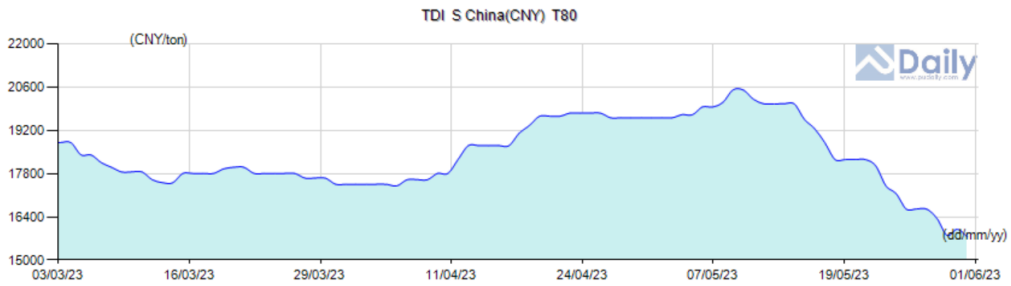

Updated Market Prices MORE>>

Name	Spec	S China(CNY)	N China(CNY)	E China(CNY)	FOB China(USD)	Southeast Asia(USD)	India(USD)
TDI	T80	15,200-16,300	15,200-16,300	15,200-16,300	2,300-2,400	2,350-2,450	2,550-2,600
TDI	BASF & Covestro	16,000-16,300	16,000-16,300	16,000-16,300	-	-	-
TDI	China Brand	15,200-15,500	15,200-15,500	15,200-15,500	-	-	-

Region: Types: Time Span: