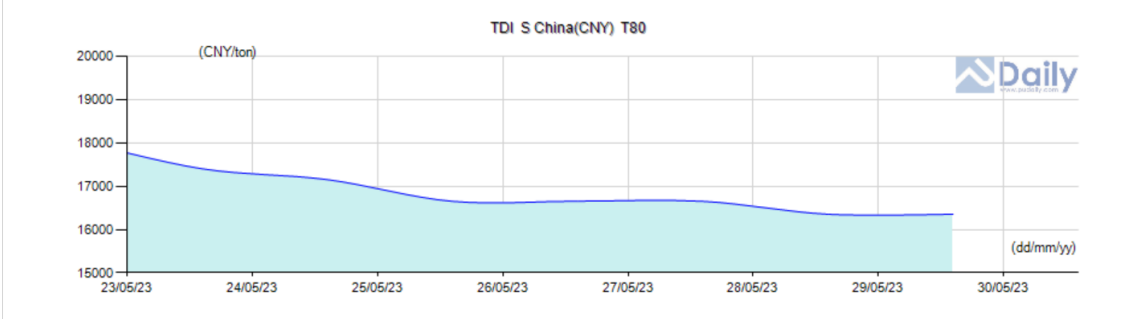

Updated Market Prices MORE>>

Name	Spec	S China(CNY)	N China(CNY)	E China(CNY)	FOB China(USD)	Southeast Asia(USD)	India(USD)
TDI	T80	16,000-16,700	16,000-16,700	16,000-16,700	2,300-2,400	2,350-2,450	2,550-2,600
TDI	BASF & Covestro	16,500-16,700	16,500-16,700	16,500-16,700	-	-	-
TDI	China Brand	16,000-16,300	16,000-16,300	16,000-16,300	-	-	-

Region: Types: Time Span:

Updated Market Prices MORE>>

Name	Spec	S China(CNY)	N China(CNY)	E China(CNY)	FOB China(USD)	Southeast Asia(USD)	India(USD)
TDI	T80	16,000-16,700	16,000-16,700	16,000-16,700	2,300-2,400	2,350-2,450	2,550-2,600
TDI	BASF & Covestro	16,500-16,700	16,500-16,700	16,500-16,700	-	-	-
TDI	China Brand	16,000-16,300	16,000-16,300	16,000-16,300	-	-	-