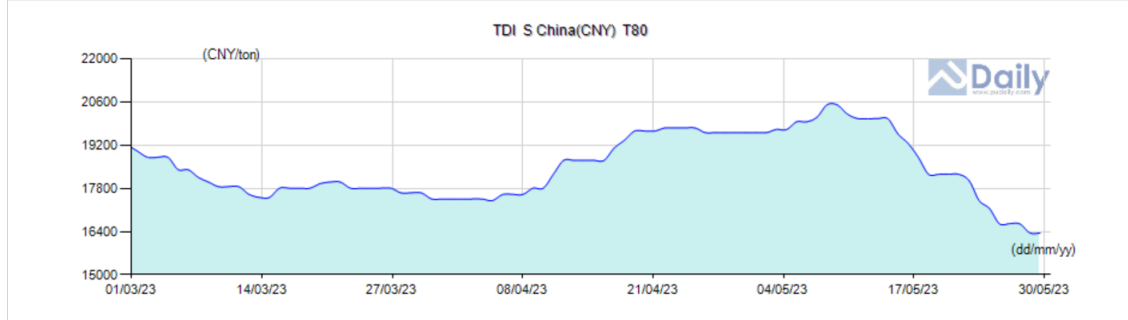

Updated Market Prices MORE>>

Name	Spec	S China(CNY)	N China(CNY)	E China(CNY)	FOB China(USD)	Southeast Asia(USD)	India(USD)
TDI	T80	16,000-16,700	16,000-16,700	16,000-16,700	2,300-2,400	2,350-2,450	2,550-2,600
TDI	BASF & Covestro	16,500-16,700	16,500-16,700	16,500-16,700	-	-	-
TDI	China Brand	16,000-16,300	16,000-16,300	16,000-16,300	-	-	-

Region: Types: Time Span:

Updated Market Prices MORE>>

Name	Spec	S China(CNY)	N China(CNY)	E China(CNY)	FOB China(USD)	Southeast Asia(USD)	India(USD)
TDI	T80	16,000-16,700	16,000-16,700	16,000-16,700	2,300-2,400	2,350-2,450	2,550-2,600
TDI	BASF & Covestro	16,500-16,700	16,500-16,700	16,500-16,700	-	-	-
TDI	China Brand	16,000-16,300	16,000-16,300	16,000-16,300	-	-	-