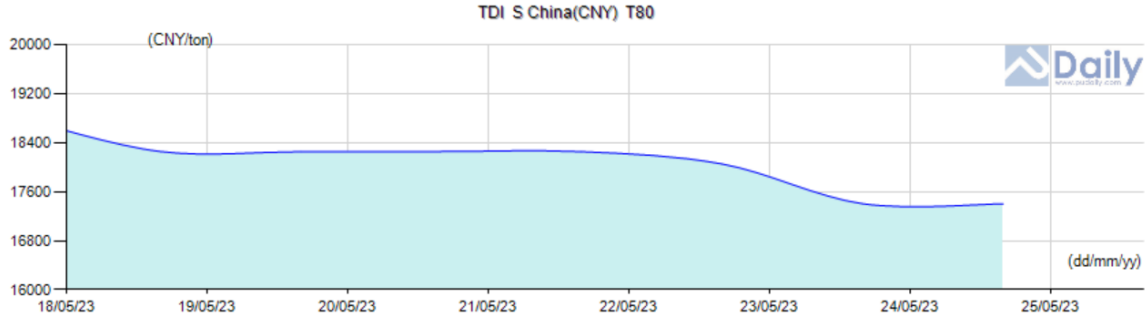

Updated Market Prices

MORE>>

Name	Spec	S China(CNY)	N China(CNY)	E China(CNY)	FOB China(USD)	Southeast Asia(USD)	India(USD)
TDI	T80	17,000-17,800	17,000-17,800	17,000-17,800	2,300-2,400	2,350-2,450	2,550-2,600
TDI	BASF & Covestro	17,500-17,800	17,500-17,800	17,500-17,800	-	-	-
TDI	China Brand	17,000-17,300	17,000-17,300	17,000-17,300	-	-	-

Region: S China(CNY) Types: T80 Time Span: 7days

Updated Market Prices

MORE>>

Name	Spec	S China(CNY)	N China(CNY)	E China(CNY)	FOB China(USD)	Southeast Asia(USD)	India(USD)
TDI	T80	17,000-17,800	17,000-17,800	17,000-17,800	2,300-2,400	2,350-2,450	2,550-2,600
TDI	BASF & Covestro	17,500-17,800	17,500-17,800	17,500-17,800	-	-	-
TDI	China Brand	17,000-17,300	17,000-17,300	17,000-17,300	-	-	-

Region: S China(CNY) Types: T80 Time Span: 90days

Updated Market Prices

MORE>>

Name	Spec	S China(CNY)	N China(CNY)	E China(CNY)	FOB China(USD)	Southeast Asia(USD)	India(USD)
TDI	T80	17,000-17,800	17,000-17,800	17,000-17,800	2,300-2,400	2,350-2,450	2,550-2,600
TDI	BASF & Covestro	17,500-17,800	17,500-17,800	17,500-17,800	-	-	-
TDI	China Brand	17,000-17,300	17,000-17,300	17,000-17,300	-	-	-

Region: S China(CNY) Types: T80 Time Span: 1year