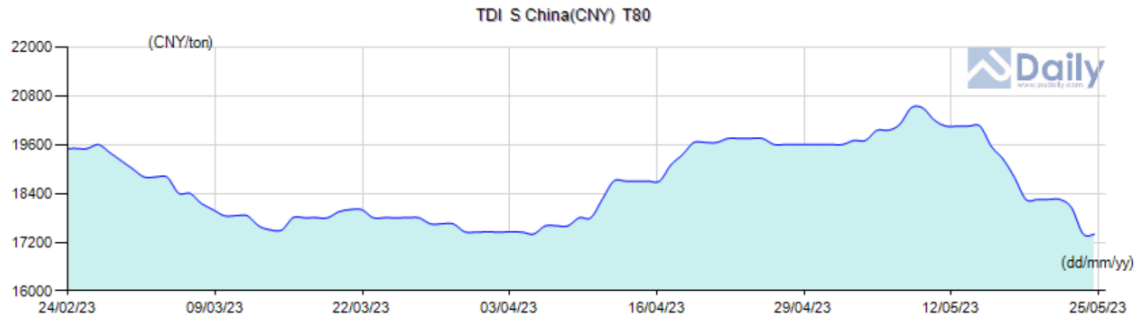

Region: S China(CNY) Types: T80 Time Span: 7days

Updated Market Prices

MORE>>

Name	Spec	S China(CNY)	N China(CNY)	E China(CNY)	FOB China(USD)	Southeast Asia(USD)	India(USD)
TDI	T80	17,000-17,800	17,000-17,800	17,000-17,800	2,300-2,400	2,350-2,450	2,550-2,600
TDI	BASF & Covestro	17,500-17,800	17,500-17,800	17,500-17,800	-	-	-
TDI	China Brand	17,000-17,300	17,000-17,300	17,000-17,300	-	-	-

Region: S China(CNY) Types: T80 Time Span: 90days

Updated Market Prices

MORE>>

Name	Spec	S China(CNY)	N China(CNY)	E China(CNY)	FOB China(USD)	Southeast Asia(USD)	India(USD)
TDI	T80	17,000-17,800	17,000-17,800	17,000-17,800	2,300-2,400	2,350-2,450	2,550-2,600
TDI	BASF & Covestro	17,500-17,800	17,500-17,800	17,500-17,800	-	-	-
TDI	China Brand	17,000-17,300	17,000-17,300	17,000-17,300	-	-	-