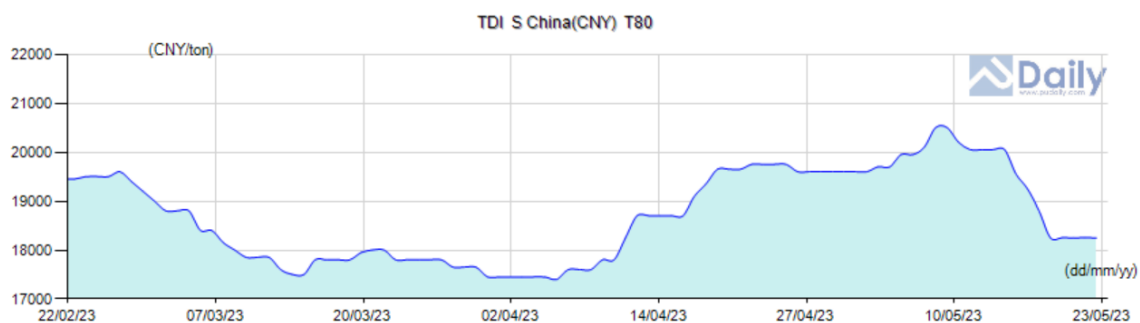

Updated Market Prices MORE>>

Name	Spec	S China(CNY)	N China(CNY)	E China(CNY)	FOB China(USD)	Southeast Asia(USD)	India(USD)
TDI	T80	18,000-18,500	18,000-18,500	18,000-18,500	2,400-2,500	2,400-2,500	2,550-2,600
TDI	BASF & Covestro	18,300-18,500	18,300-18,500	18,300-18,500	-	-	-
TDI	China Brand	18,000-18,300	18,000-18,300	18,000-18,300	-	-	-

Region: Types: Time Span: