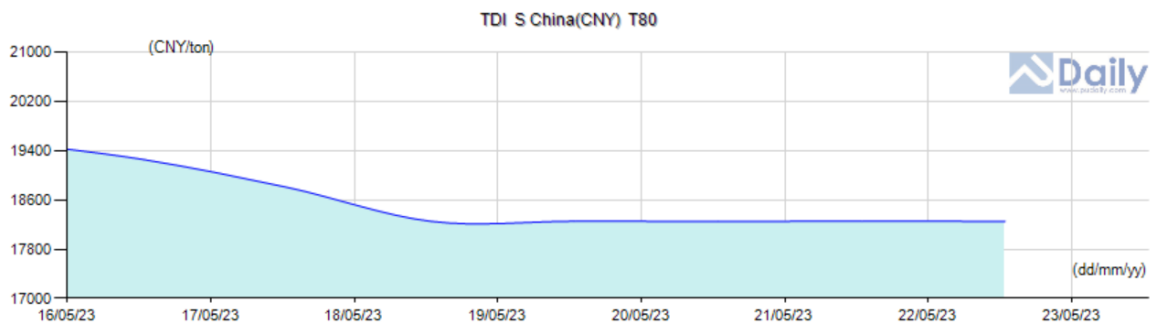

Updated Market Prices MORE>>

Name	Spec	S China(CNY)	N China(CNY)	E China(CNY)	FOB China(USD)	Southeast Asia(USD)	India(USD)
TDI	T80	18,000-18,500	18,000-18,500	18,000-18,500	2,400-2,500	2,400-2,500	2,550-2,600
TDI	BASF & Covestro	18,300-18,500	18,300-18,500	18,300-18,500	-	-	-
TDI	China Brand	18,000-18,300	18,000-18,300	18,000-18,300	-	-	-

Region: Types: Time Span:

Updated Market Prices MORE>>

Name	Spec	S China(CNY)	N China(CNY)	E China(CNY)	FOB China(USD)	Southeast Asia(USD)	India(USD)
TDI	T80	18,000-18,500	18,000-18,500	18,000-18,500	2,400-2,500	2,400-2,500	2,550-2,600
TDI	BASF & Covestro	18,300-18,500	18,300-18,500	18,300-18,500	-	-	-
TDI	China Brand	18,000-18,300	18,000-18,300	18,000-18,300	-	-	-