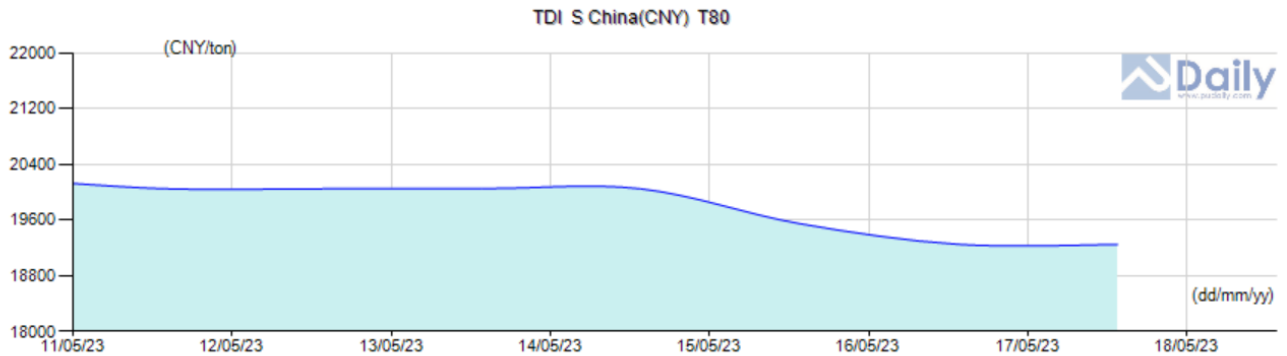

Updated Market Prices

MORE>>

Name	Spec	S China(CNY)	N China(CNY)	E China(CNY)	FOB China(USD)	Southeast Asia(USD)	India(USD)
TDI	T80	19,000-19,500	19,000-19,500	19,000-19,500	2,400-2,500	2,400-2,500	2,550-2,600
TDI	BASF & Covestro	19,300-19,500	19,300-19,500	19,300-19,500	-	-	-
TDI	China Brand	19,000-19,200	19,000-19,200	19,000-19,200	-	-	-

Region: S China(CNY) Types: T80 Time Span: 7days

Updated Market Prices

MORE>>

Name	Spec	S China(CNY)	N China(CNY)	E China(CNY)	FOB China(USD)	Southeast Asia(USD)	India(USD)
TDI	T80	19,000-19,500	19,000-19,500	19,000-19,500	2,400-2,500	2,400-2,500	2,550-2,600
TDI	BASF & Covestro	19,300-19,500	19,300-19,500	19,300-19,500	-	-	-
TDI	China Brand	19,000-19,200	19,000-19,200	19,000-19,200	-	-	-