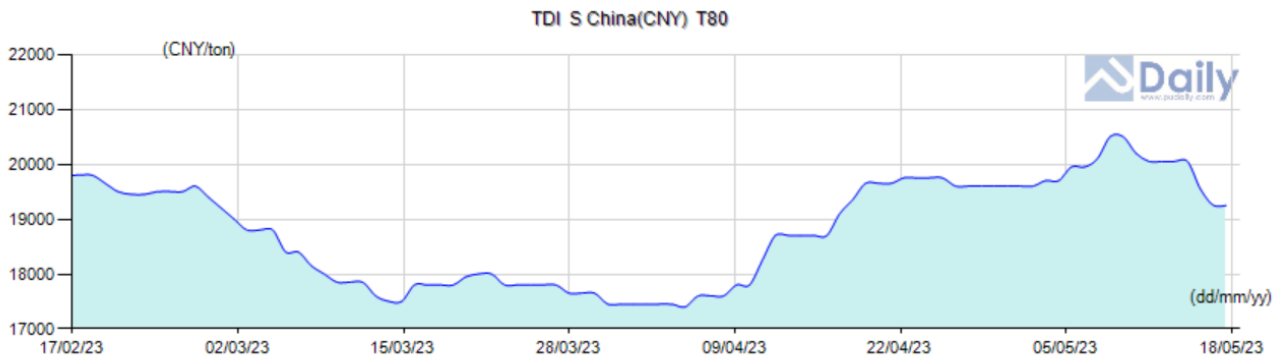

Region: S China(CNY) Types: T80 Time Span: 7days

Updated Market Prices

MORE>>

Name	Spec	S China(CNY)	N China(CNY)	E China(CNY)	FOB China(USD)	Southeast Asia(USD)	India(USD)
TDI	T80	19,000-19,500	19,000-19,500	19,000-19,500	2,400-2,500	2,400-2,500	2,550-2,600
TDI	BASF & Covestro	19,300-19,500	19,300-19,500	19,300-19,500	-	-	-
TDI	China Brand	19,000-19,200	19,000-19,200	19,000-19,200	-	-	-

Region: S China(CNY) Types: T80 Time Span: 90days

Updated Market Prices

MORE>>

Name	Spec	S China(CNY)	N China(CNY)	E China(CNY)	FOB China(USD)	Southeast Asia(USD)	India(USD)
TDI	T80	19,000-19,500	19,000-19,500	19,000-19,500	2,400-2,500	2,400-2,500	2,550-2,600
TDI	BASF & Covestro	19,300-19,500	19,300-19,500	19,300-19,500	-	-	-
TDI	China Brand	19,000-19,200	19,000-19,200	19,000-19,200	-	-	-