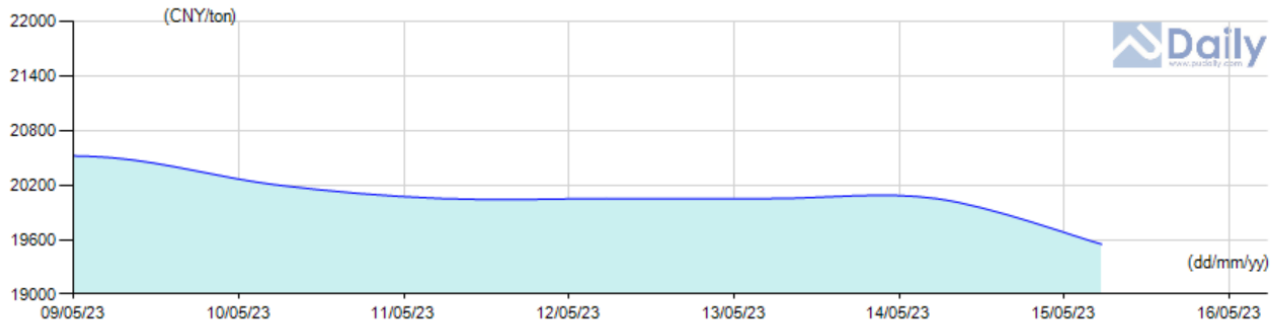

Updated Market Prices

MORE>>

Name	Spec	S China(CNY)	N China(CNY)	E China(CNY)	FOB China(USD)	Southeast Asia(USD)	India(USD)
TDI	T80	19,300-19,800	19,300-19,800	19,300-19,800	2,400-2,500	2,400-2,500	2,450-2,550
TDI	BASF & Covestro	19,600-19,800	19,600-19,800	19,600-19,800	-	-	-
TDI	China Brand	19,300-19,500	19,300-19,500	19,300-19,500	-	-	-

Region: Types: Time Span:

TDI S China(CNY) T80

Updated Market Prices

MORE>>

Name	Spec	S China(CNY)	N China(CNY)	E China(CNY)	FOB China(USD)	Southeast Asia(USD)	India(USD)
TDI	T80	19,300-19,800	19,300-19,800	19,300-19,800	2,400-2,500	2,400-2,500	2,450-2,550
TDI	BASF & Covestro	19,600-19,800	19,600-19,800	19,600-19,800	-	-	-
TDI	China Brand	19,300-19,500	19,300-19,500	19,300-19,500	-	-	-