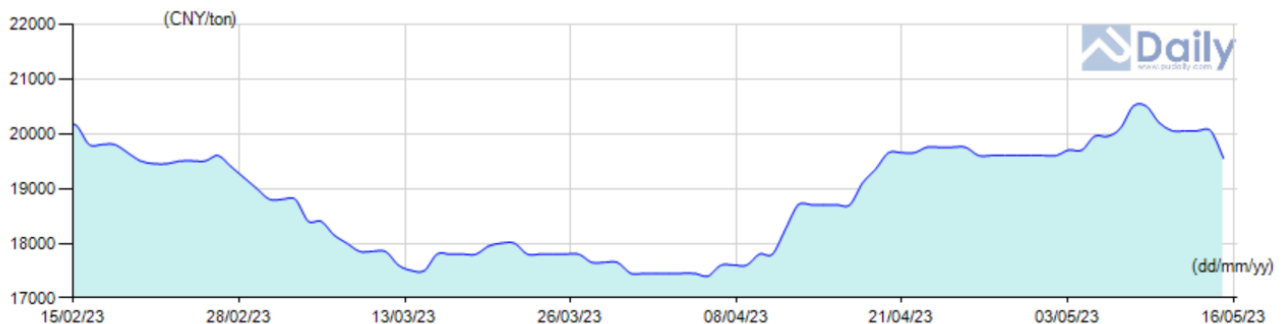

Region: Types: Time Span:

TDI S China(CNY) T80

Updated Market Prices

MORE>>

Name	Spec	S China(CNY)	N China(CNY)	E China(CNY)	FOB China(USD)	Southeast Asia(USD)	India(USD)
TDI	T80	19,300-19,800	19,300-19,800	19,300-19,800	2,400-2,500	2,400-2,500	2,450-2,550
TDI	BASF & Covestro	19,600-19,800	19,600-19,800	19,600-19,800	-	-	-
TDI	China Brand	19,300-19,500	19,300-19,500	19,300-19,500	-	-	-