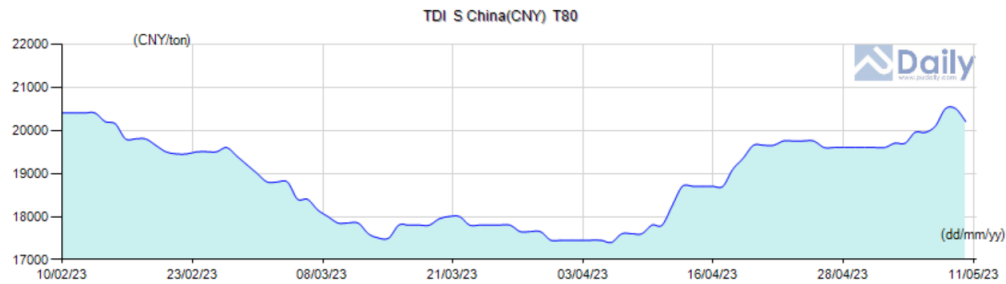

**Updated Market Prices** MORE>>

Name	Spec	S China(CNY)	N China(CNY)	E China(CNY)	FOB China(USD)	Southeast Asia(USD)	India(USD)
TDI	T80	19,800-20,600	19,800-20,600	19,800-20,600	2,400-2,500	2,450-2,600	2,500-2,600
TDI	BASF & Covestro	20,300-20,700	20,200-20,500	20,200-20,500	-	-	-
TDI	China Brand	19,800-20,000	19,800-20,000	19,800-20,000	-	-	-

Region: S China(CNY) Types: T80 Time Span: 7days

**Updated Market Prices** MORE>>

Name	Spec	S China(CNY)	N China(CNY)	E China(CNY)	FOB China(USD)	Southeast Asia(USD)	India(USD)
TDI	T80	19,800-20,600	19,800-20,600	19,800-20,600	2,400-2,500	2,450-2,600	2,500-2,600
TDI	BASF & Covestro	20,300-20,700	20,200-20,500	20,200-20,500	-	-	-
TDI	China Brand	19,800-20,000	19,800-20,000	19,800-20,000	-	-	-

Region: S China(CNY) Types: T80 Time Span: 90days

**Updated Market Prices** MORE>>

Name	Spec	S China(CNY)	N China(CNY)	E China(CNY)	FOB China(USD)	Southeast Asia(USD)	India(USD)
TDI	T80	19,800-20,600	19,800-20,600	19,800-20,600	2,400-2,500	2,450-2,600	2,500-2,600
TDI	BASF & Covestro	20,300-20,700	20,200-20,500	20,200-20,500	-	-	-
TDI	China Brand	19,800-20,000	19,800-20,000	19,800-20,000	-	-	-