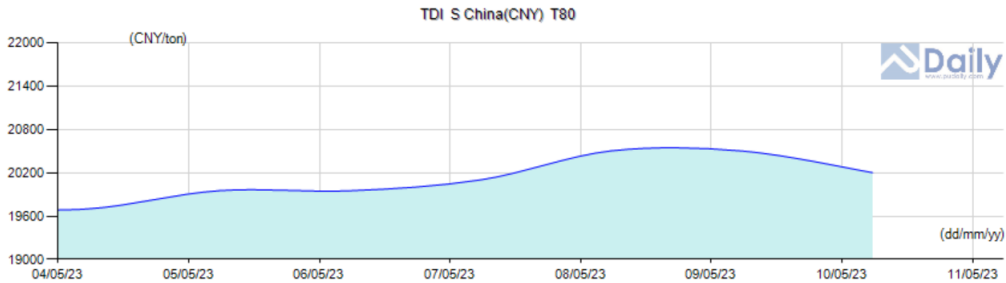

**Updated Market Prices** MORE>>

Name	Spec	S China(CNY)	N China(CNY)	E China(CNY)	FOB China(USD)	Southeast Asia(USD)	India(USD)
TDI	T80	19,800-20,600	19,800-20,600	19,800-20,600	2,400-2,500	2,450-2,600	2,500-2,600
TDI	BASF & Covestro	20,300-20,700	20,200-20,500	20,200-20,500	-	-	-
TDI	China Brand	19,800-20,000	19,800-20,000	19,800-20,000	-	-	-

Region: S China(CNY) Types: T80 Time Span: 7days

**Updated Market Prices** MORE>>

Name	Spec	S China(CNY)	N China(CNY)	E China(CNY)	FOB China(USD)	Southeast Asia(USD)	India(USD)
TDI	T80	19,800-20,600	19,800-20,600	19,800-20,600	2,400-2,500	2,450-2,600	2,500-2,600
TDI	BASF & Covestro	20,300-20,700	20,200-20,500	20,200-20,500	-	-	-
TDI	China Brand	19,800-20,000	19,800-20,000	19,800-20,000	-	-	-

Region: S China(CNY) Types: T80 Time Span: 90days

**Updated Market Prices** MORE>>

Name	Spec	S China(CNY)	N China(CNY)	E China(CNY)	FOB China(USD)	Southeast Asia(USD)	India(USD)
TDI	T80	19,800-20,600	19,800-20,600	19,800-20,600	2,400-2,500	2,450-2,600	2,500-2,600
TDI	BASF & Covestro	20,300-20,700	20,200-20,500	20,200-20,500	-	-	-
TDI	China Brand	19,800-20,000	19,800-20,000	19,800-20,000	-	-	-