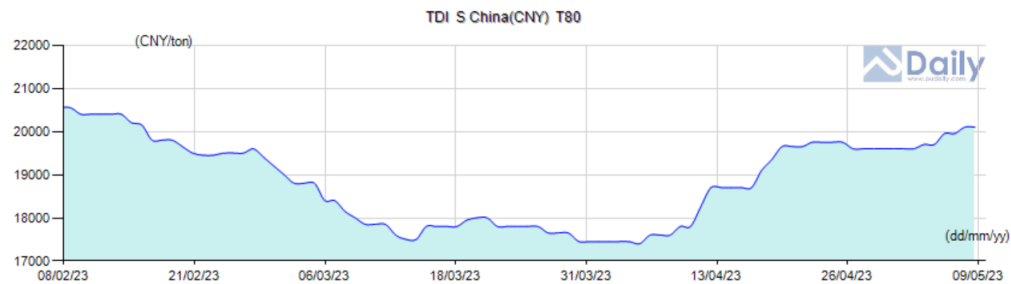

Updated Market Prices MORE>>

Name	Spec	S China(CNY)	N China(CNY)	E China(CNY)	FOB China(USD)	Southeast Asia(USD)	India(USD)
TDI	T80	19,700-20,500	19,700-20,500	19,700-20,500	2,400-2,500	2,450-2,600	2,500-2,600
TDI	BASF & Covestro	20,200-20,500	20,200-20,500	20,200-20,500	-	-	-
TDI	China Brand	19,700-20,000	19,700-20,000	19,700-20,000	-	-	-

Region: S China(CNY) Types: T80 Time Span: 90days