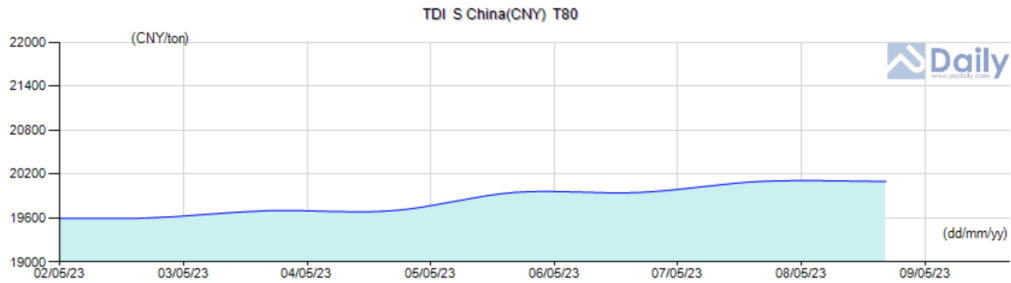

Updated Market Prices MORE>>

Name	Spec	S China(CNY)	N China(CNY)	E China(CNY)	FOB China(USD)	Southeast Asia(USD)	India(USD)
TDI	T80	19,700-20,500	19,700-20,500	19,700-20,500	2,400-2,500	2,450-2,600	2,500-2,600
TDI	BASF & Covestro	20,200-20,500	20,200-20,500	20,200-20,500	-	-	-
TDI	China Brand	19,700-20,000	19,700-20,000	19,700-20,000	-	-	-

Region: S China(CNY) Types: T80 Time Span: 7days

Updated Market Prices MORE>>

Name	Spec	S China(CNY)	N China(CNY)	E China(CNY)	FOB China(USD)	Southeast Asia(USD)	India(USD)
TDI	T80	19,700-20,500	19,700-20,500	19,700-20,500	2,400-2,500	2,450-2,600	2,500-2,600
TDI	BASF & Covestro	20,200-20,500	20,200-20,500	20,200-20,500	-	-	-
TDI	China Brand	19,700-20,000	19,700-20,000	19,700-20,000	-	-	-

Region: S China(CNY) Types: T80 Time Span: 90days

Updated Market Prices MORE>>

Name	Spec	S China(CNY)	N China(CNY)	E China(CNY)	FOB China(USD)	Southeast Asia(USD)	India(USD)
TDI	T80	19,700-20,500	19,700-20,500	19,700-20,500	2,400-2,500	2,450-2,600	2,500-2,600
TDI	BASF & Covestro	20,200-20,500	20,200-20,500	20,200-20,500	-	-	-
TDI	China Brand	19,700-20,000	19,700-20,000	19,700-20,000	-	-	-