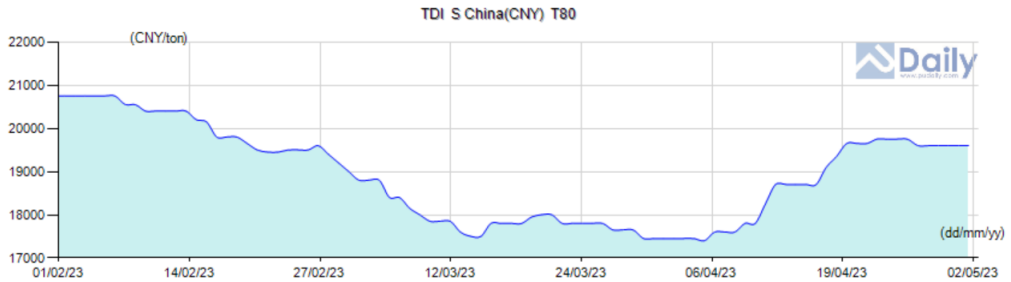

Updated Market Prices MORE>>

Name	Spec	S China(CNY)	N China(CNY)	E China(CNY)	FOB China(USD)	Southeast Asia(USD)	India(USD)
TDI	T80	19,400-19,800	19,400-19,800	19,400-19,800	2,400-2,500	2,450-2,600	2,500-2,600
TDI	BASF & Covestro	19,600-19,800	19,600-19,800	19,600-19,800	-	-	-
TDI	China Brand	19,400-19,600	19,400-19,600	19,400-19,600	-	-	-

Region: Types: Time Span: