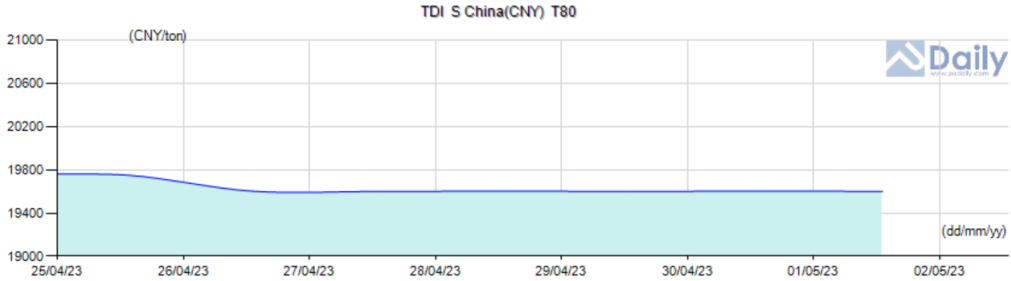

**Updated Market Prices** MORE>>

Name	Spec	S China(CNY)	N China(CNY)	E China(CNY)	FOB China(USD)	Southeast Asia(USD)	India(USD)
TDI	T80	19,400-19,800	19,400-19,800	19,400-19,800	2,400-2,500	2,450-2,600	2,500-2,600
TDI	BASF & Covestro	19,600-19,800	19,600-19,800	19,600-19,800	-	-	-
TDI	China Brand	19,400-19,600	19,400-19,600	19,400-19,600	-	-	-

Region:  Types:  Time Span:

**Updated Market Prices** MORE>>

Name	Spec	S China(CNY)	N China(CNY)	E China(CNY)	FOB China(USD)	Southeast Asia(USD)	India(USD)
TDI	T80	19,400-19,800	19,400-19,800	19,400-19,800	2,400-2,500	2,450-2,600	2,500-2,600
TDI	BASF & Covestro	19,600-19,800	19,600-19,800	19,600-19,800	-	-	-
TDI	China Brand	19,400-19,600	19,400-19,600	19,400-19,600	-	-	-